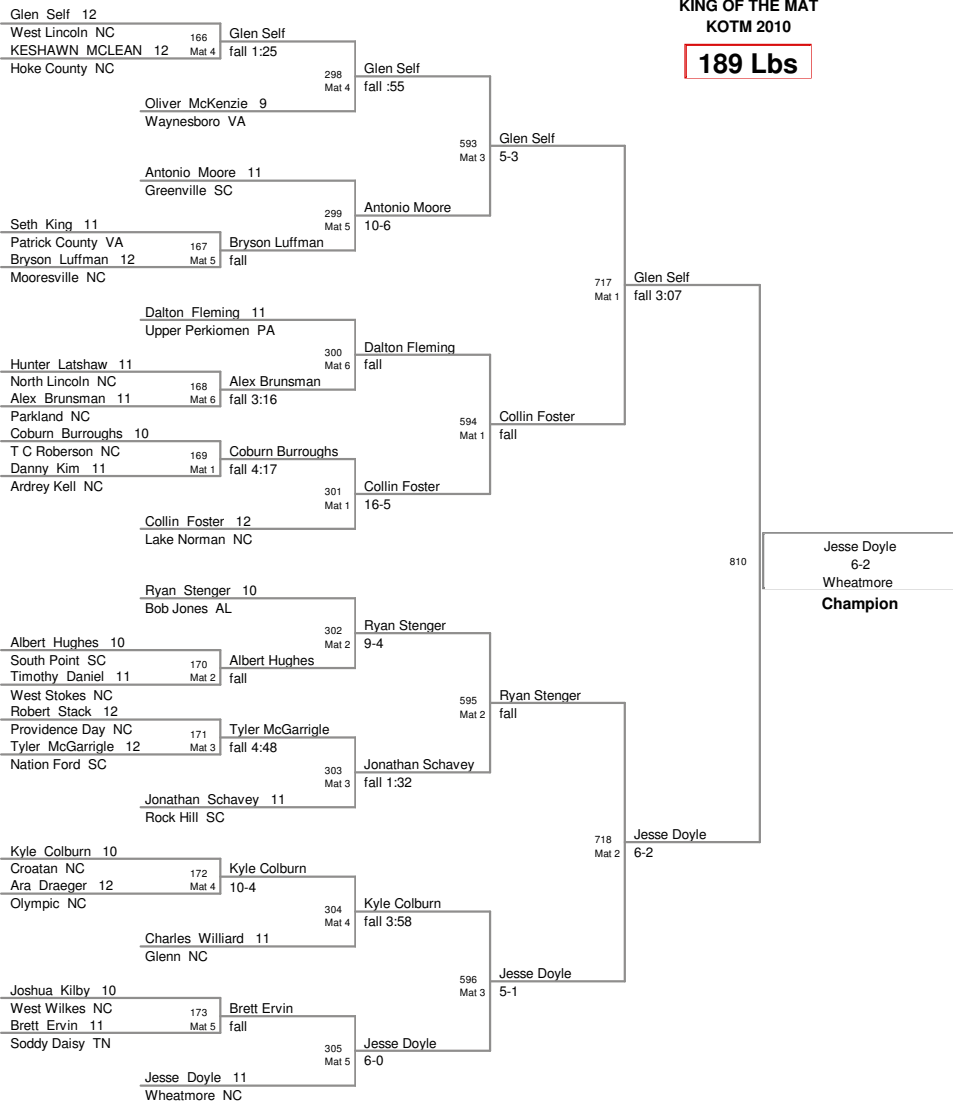

140 Lbs

KING OF THE MAT
KOTM 2010

145 Lbs

KING OF THE MAT
KOTM 2010

152 Lbs

KING OF THE MAT
KOTM 2010

160 Lbs

KING OF THE MAT
KOTM 2010

171 Lbs

KING OF THE MAT
KOTM 2010

189 Lbs

**KING OF THE MAT
KOTM 2010**

215 Lbs

KING OF THE MAT
KOTM 2010

285 Lbs