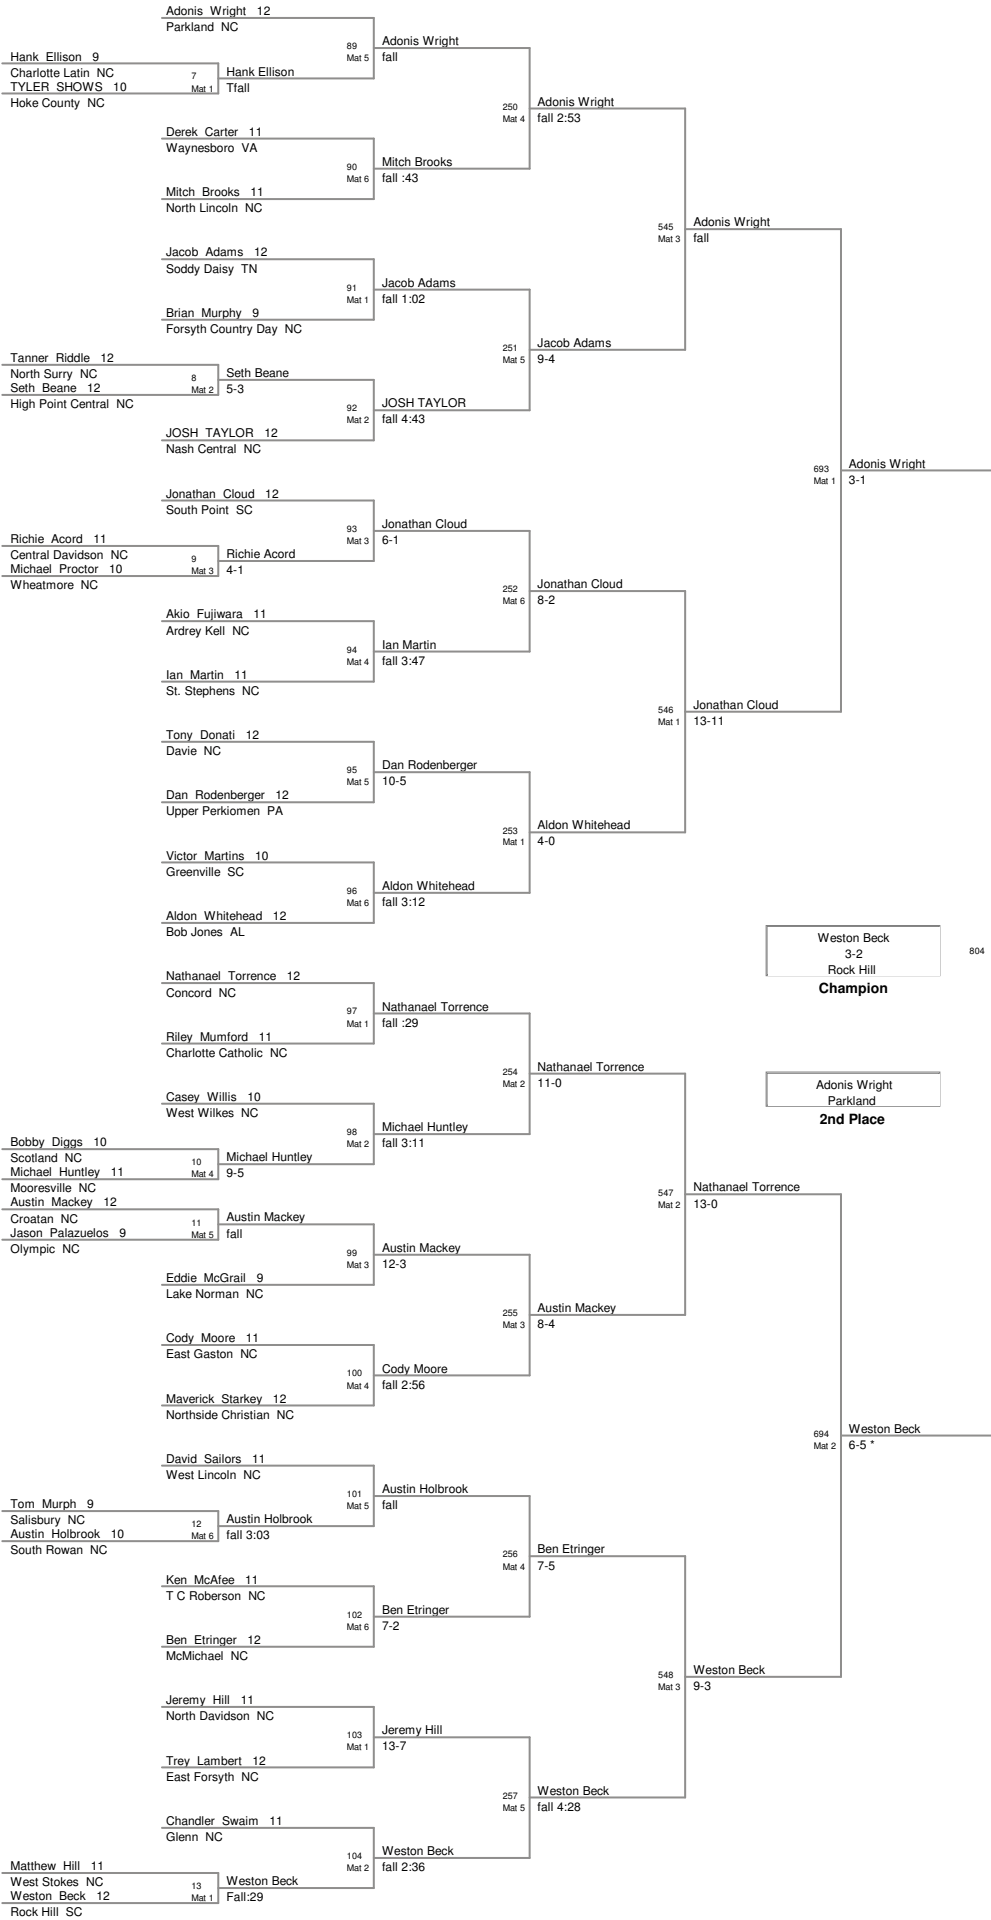

**KING OF THE MAT
KOTM 2010**

103 Lbs

KING OF THE MAT
KOTM 2010

112 Lbs

119 Lbs

125 Lbs

135 Lbs

KING OF THE MAT
KOTM 2010

140 Lbs

KING OF THE MAT
KOTM 2010

145 Lbs

KING OF THE MAT
KOTM 2010

152 Lbs

KING OF THE MAT
KOTM 2010

160 Lbs

KING OF THE MAT
KOTM 2010

171 Lbs

KING OF THE MAT
KOTM 2010

189 Lbs

**KING OF THE MAT
KOTM 2010**

215 Lbs

KING OF THE MAT
KOTM 2010

285 Lbs