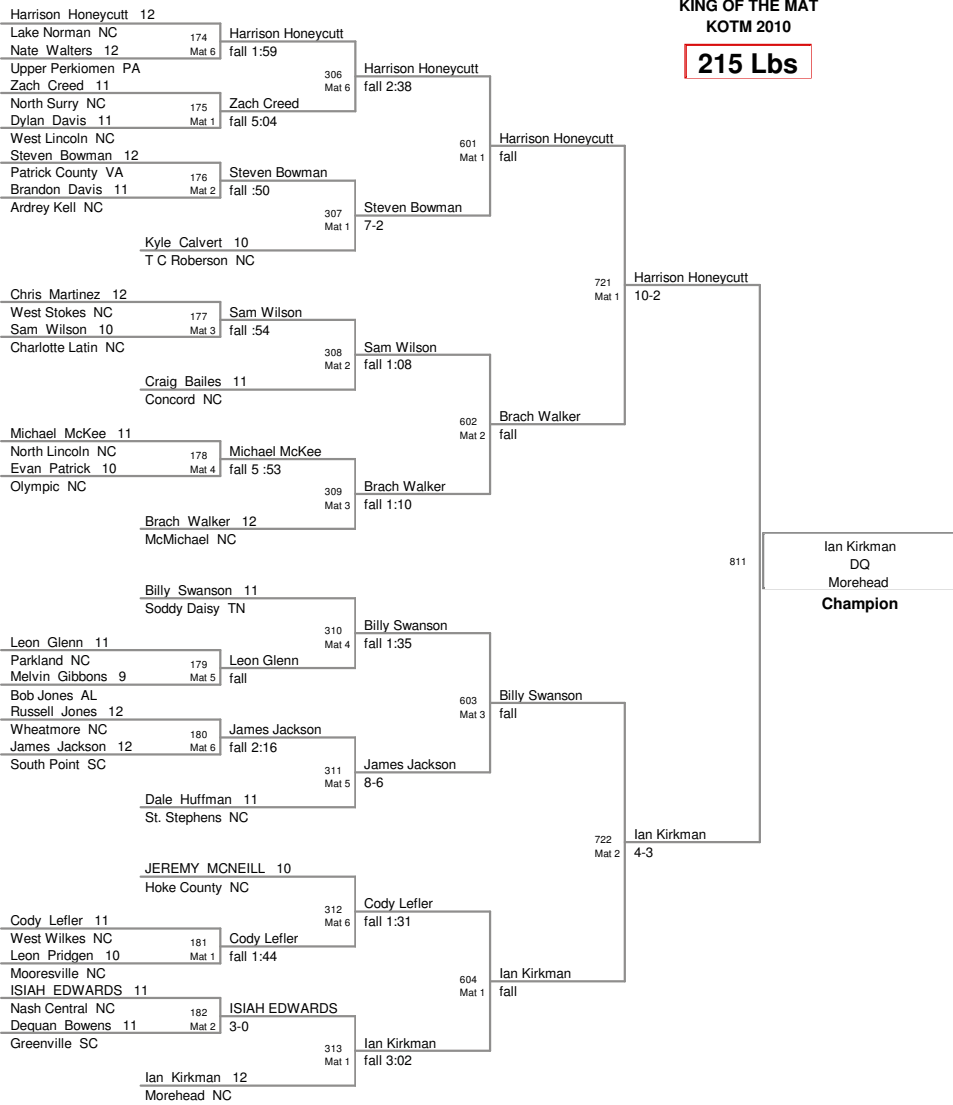

**KING OF THE MAT
KOTM 2010**

103 Lbs

KING OF THE MAT
KOTM 2010

112 Lbs

119 Lbs

125 Lbs

135 Lbs

KING OF THE MAT
KOTM 2010

171 Lbs

KING OF THE MAT
KOTM 2010

189 Lbs

**KING OF THE MAT
KOTM 2010**

215 Lbs

KING OF THE MAT
KOTM 2010

285 Lbs