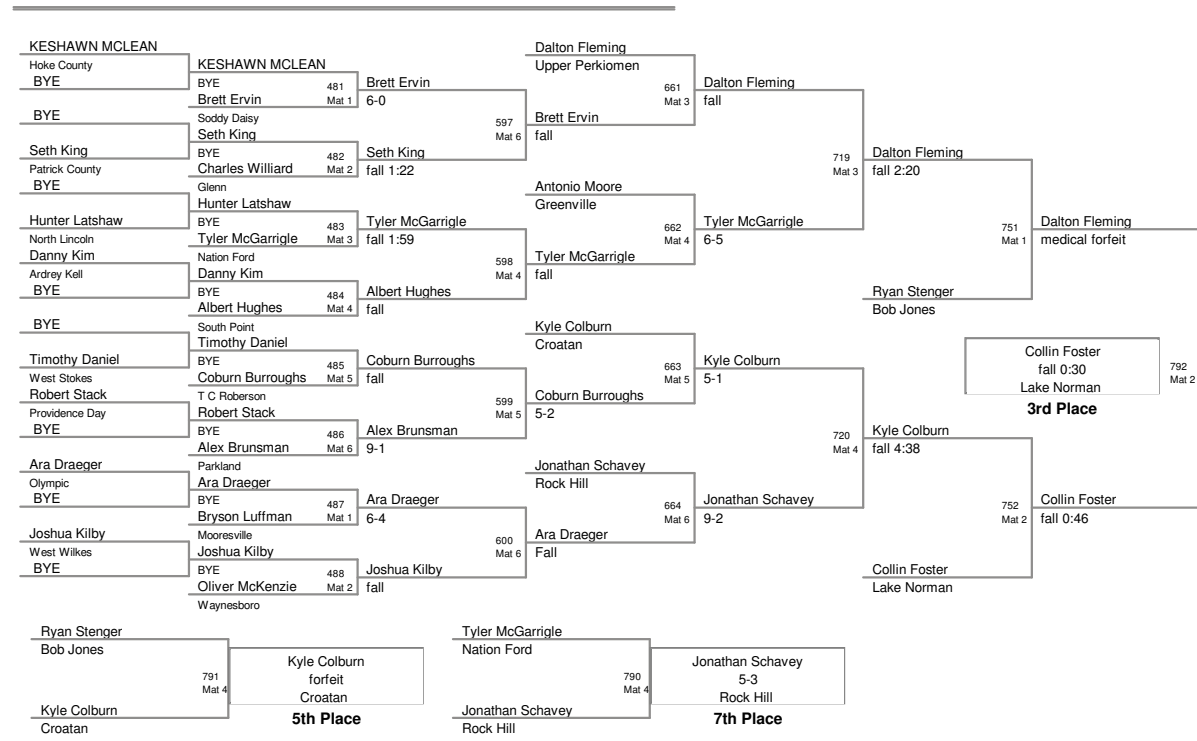

171 Lbs

KING OF THE MAT
KOTM 2010

189 Lbs

**KING OF THE MAT
KOTM 2010**

215 Lbs

KING OF THE MAT
KOTM 2010

285 Lbs