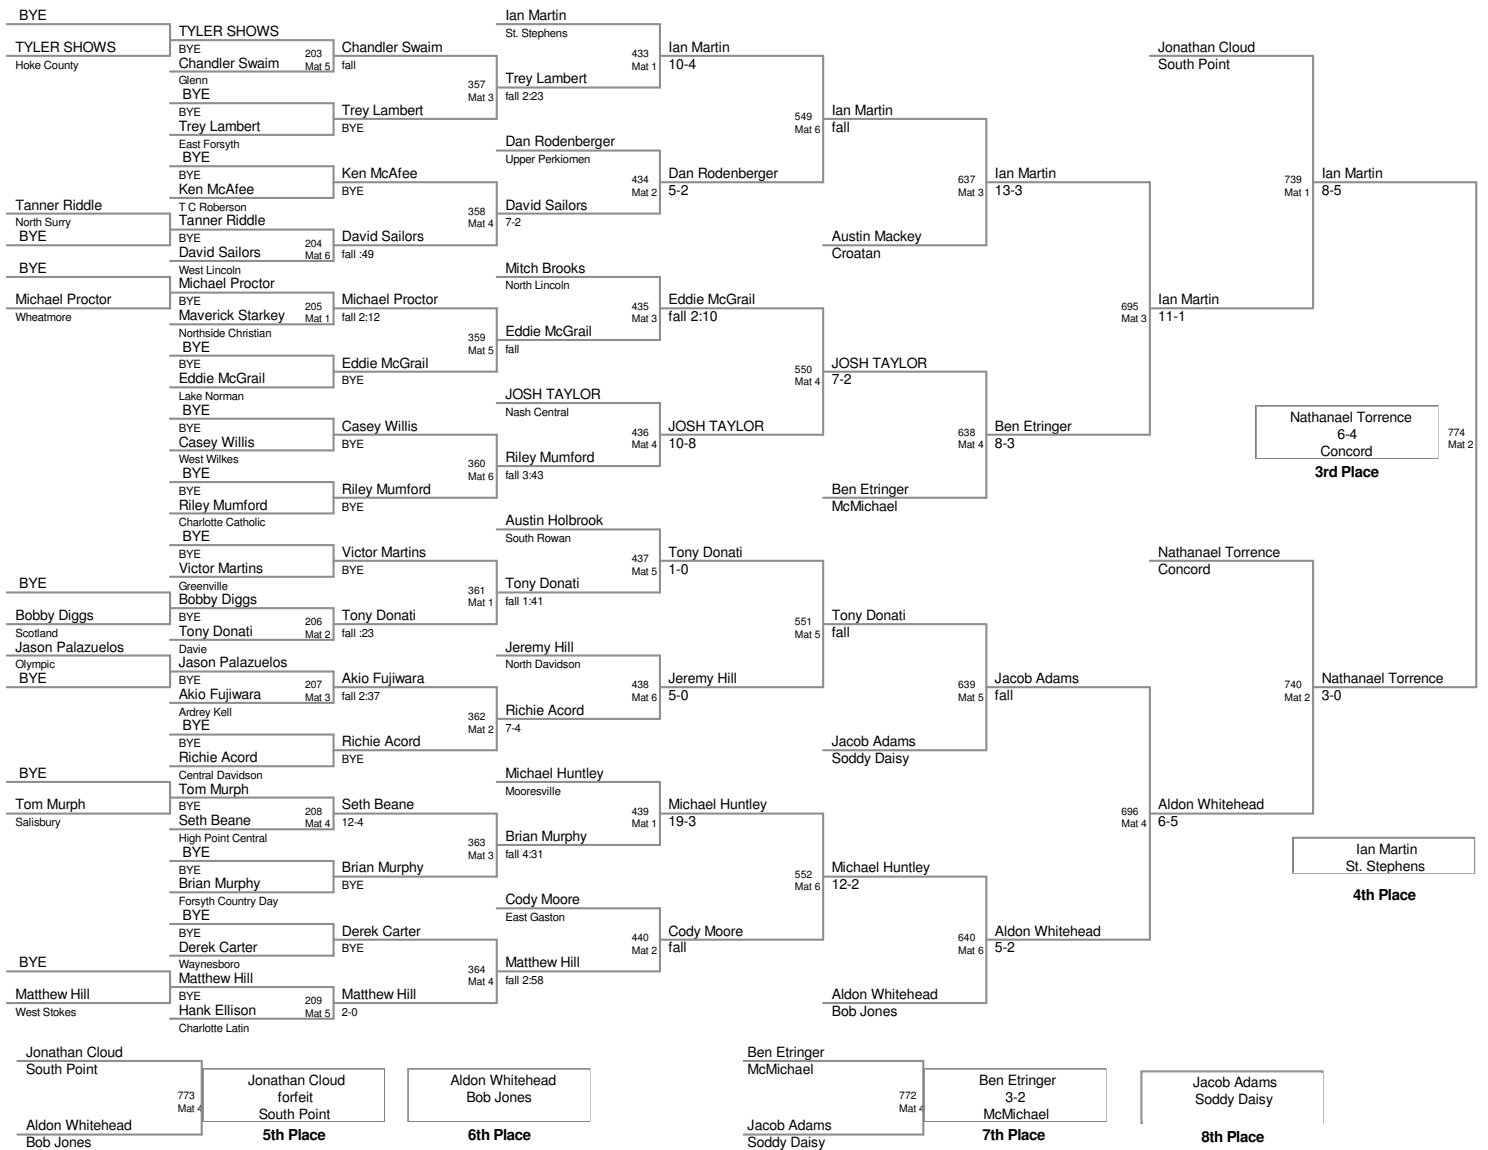

**KING OF THE MAT
KOTM 2010**

103 Lbs

KING OF THE MAT
KOTM 2010

112 Lbs

119 Lbs

125 Lbs

135 Lbs

KING OF THE MAT
KOTM 2010

140 Lbs

KING OF THE MAT
KOTM 2010

145 Lbs

KING OF THE MAT
KOTM 2010

152 Lbs

KING OF THE MAT
KOTM 2010

160 Lbs

KING OF THE MAT
KOTM 2010

171 Lbs

KING OF THE MAT
KOTM 2010

189 Lbs

**KING OF THE MAT
KOTM 2010**

215 Lbs

KING OF THE MAT
KOTM 2010

285 Lbs