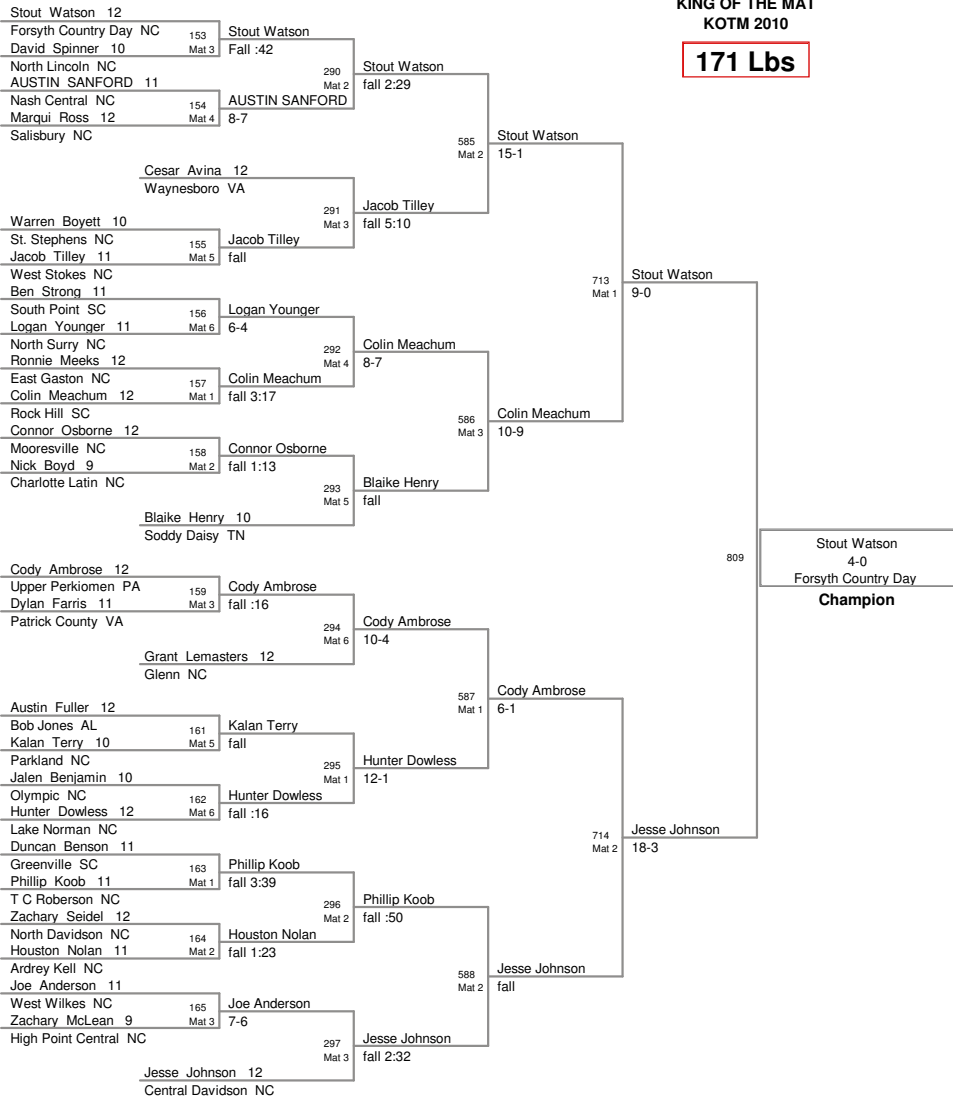

**KING OF THE MAT
KOTM 2010**

103 Lbs

KING OF THE MAT
KOTM 2010

112 Lbs

119 Lbs

125 Lbs

135 Lbs

KING OF THE MAT
KOTM 2010

140 Lbs

KING OF THE MAT
KOTM 2010

145 Lbs

KING OF THE MAT
KOTM 2010

152 Lbs

KING OF THE MAT
KOTM 2010

160 Lbs

KING OF THE MAT
KOTM 2010

171 Lbs

KING OF THE MAT
KOTM 2010

189 Lbs

**KING OF THE MAT
KOTM 2010**

215 Lbs

KING OF THE MAT
KOTM 2010

285 Lbs