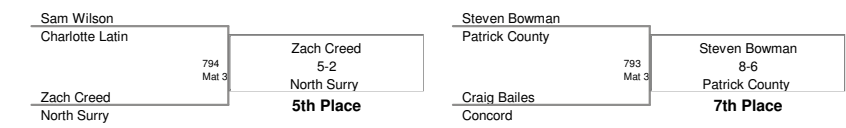

171 Lbs

KING OF THE MAT
KOTM 2010

189 Lbs

**KING OF THE MAT
KOTM 2010**

215 Lbs

KING OF THE MAT
KOTM 2010

285 Lbs