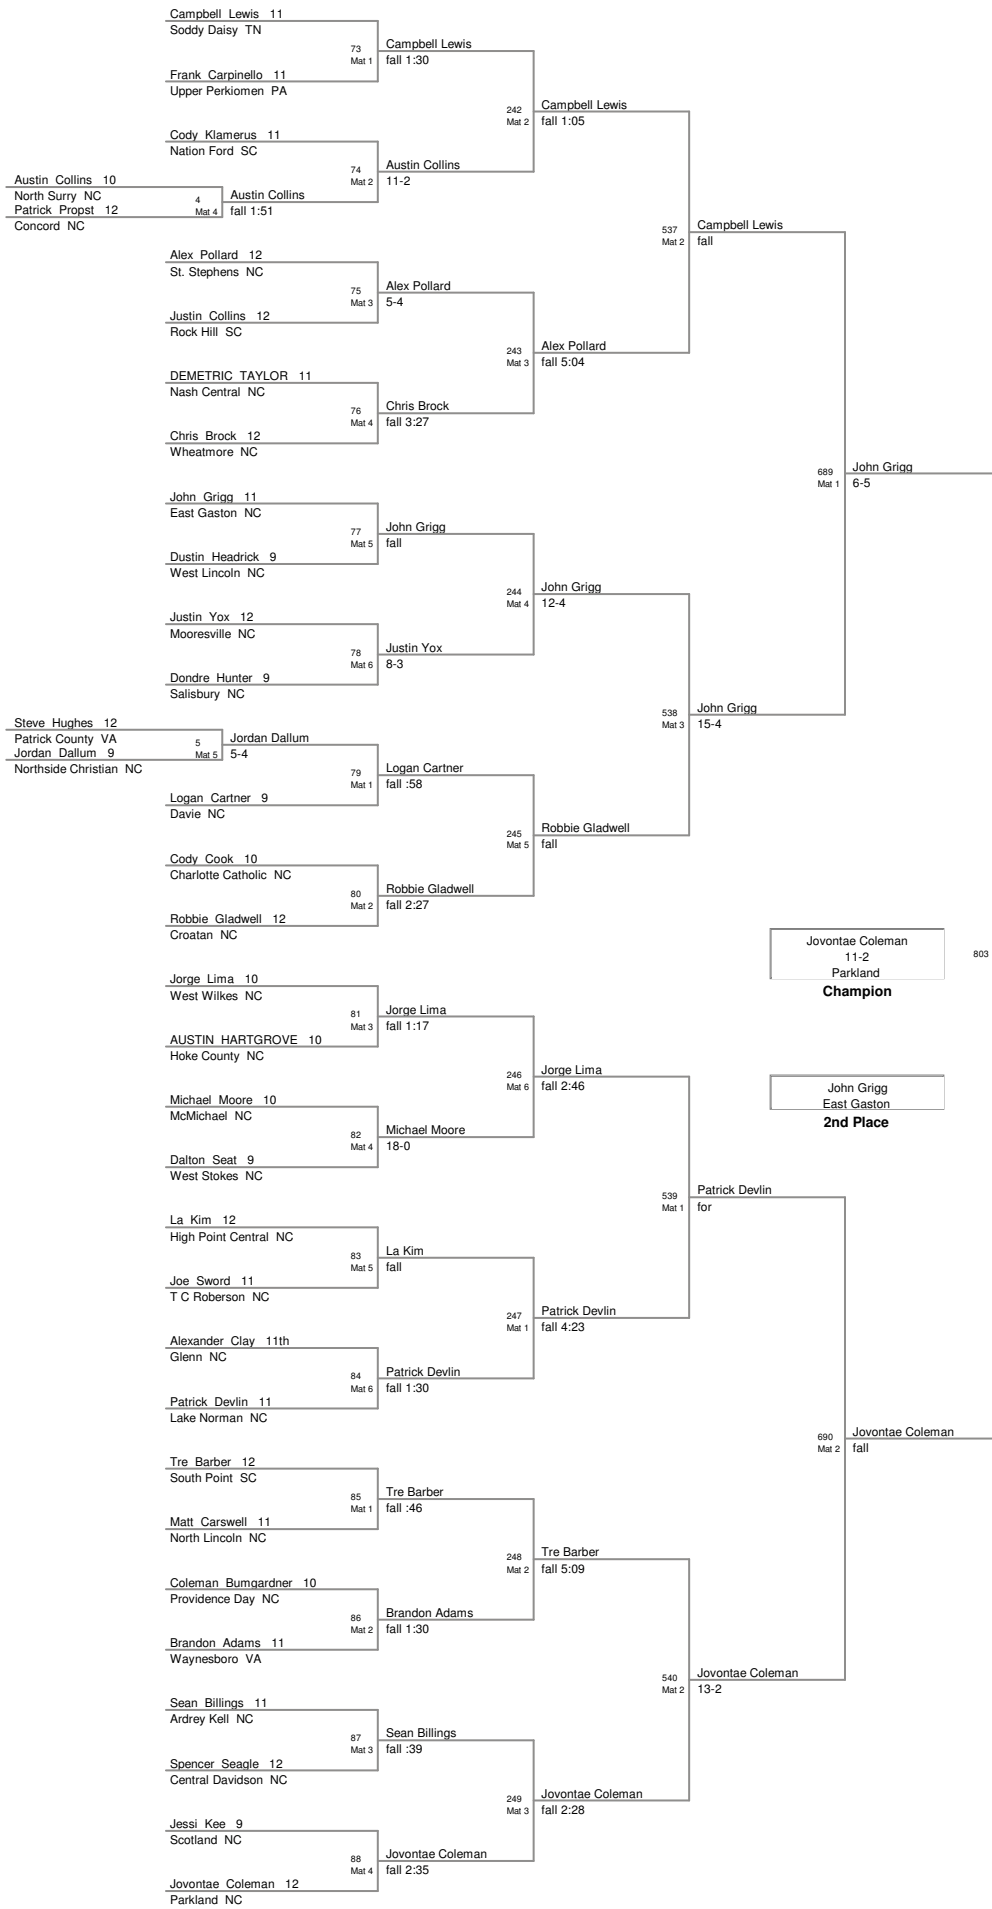

**KING OF THE MAT
KOTM 2010**

103 Lbs

KING OF THE MAT
KOTM 2010

112 Lbs

119 Lbs

125 Lbs

135 Lbs

KING OF THE MAT
KOTM 2010

140 Lbs

KING OF THE MAT
KOTM 2010

145 Lbs

KING OF THE MAT
KOTM 2010

152 Lbs

KING OF THE MAT
KOTM 2010

160 Lbs

KING OF THE MAT
KOTM 2010

171 Lbs

KING OF THE MAT
KOTM 2010

189 Lbs

**KING OF THE MAT
KOTM 2010**

215 Lbs

KING OF THE MAT
KOTM 2010

285 Lbs