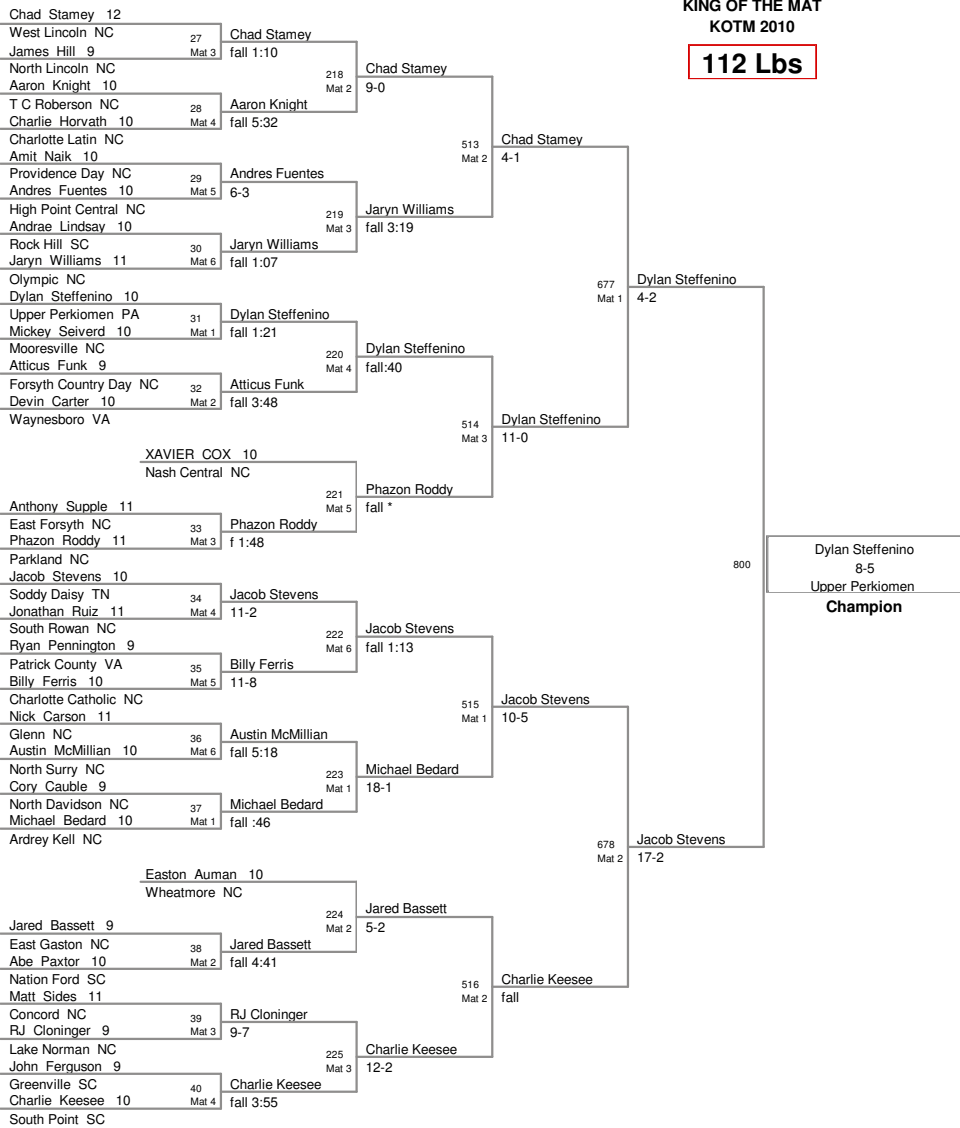

**KING OF THE MAT
KOTM 2010**

103 Lbs

KING OF THE MAT
KOTM 2010

112 Lbs

119 Lbs

125 Lbs

135 Lbs

KING OF THE MAT
KOTM 2010

140 Lbs

KING OF THE MAT
KOTM 2010

145 Lbs

KING OF THE MAT
KOTM 2010

152 Lbs

KING OF THE MAT
KOTM 2010

160 Lbs

KING OF THE MAT
KOTM 2010

171 Lbs

KING OF THE MAT
KOTM 2010

189 Lbs

**KING OF THE MAT
KOTM 2010**

215 Lbs

KING OF THE MAT
KOTM 2010

285 Lbs