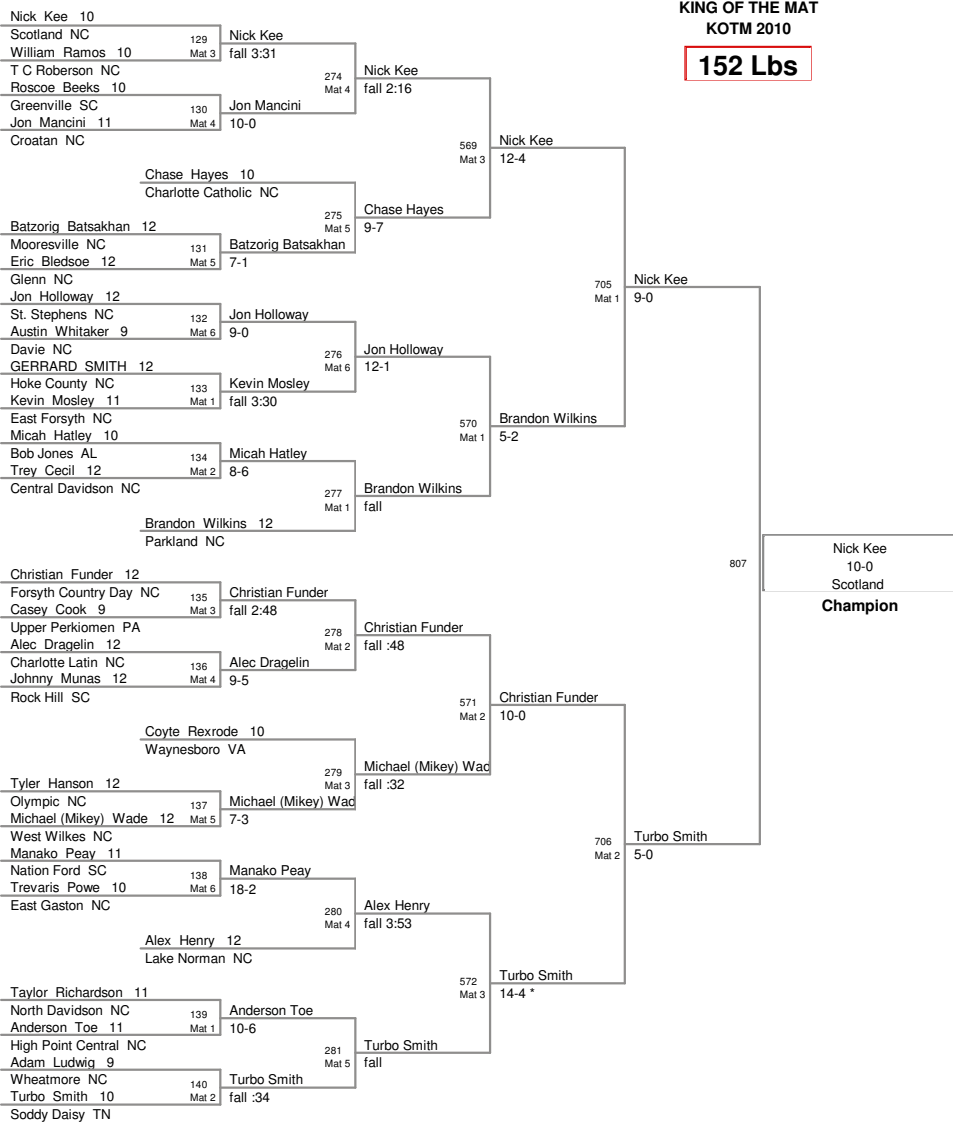

**KING OF THE MAT
KOTM 2010**

103 Lbs

KING OF THE MAT
KOTM 2010

112 Lbs

119 Lbs

125 Lbs

135 Lbs

KING OF THE MAT
KOTM 2010

140 Lbs

KING OF THE MAT
KOTM 2010

145 Lbs

KING OF THE MAT
KOTM 2010

152 Lbs

KING OF THE MAT
KOTM 2010

160 Lbs

KING OF THE MAT
KOTM 2010

171 Lbs

KING OF THE MAT
KOTM 2010

189 Lbs

**KING OF THE MAT
KOTM 2010**

215 Lbs

KING OF THE MAT
KOTM 2010

285 Lbs