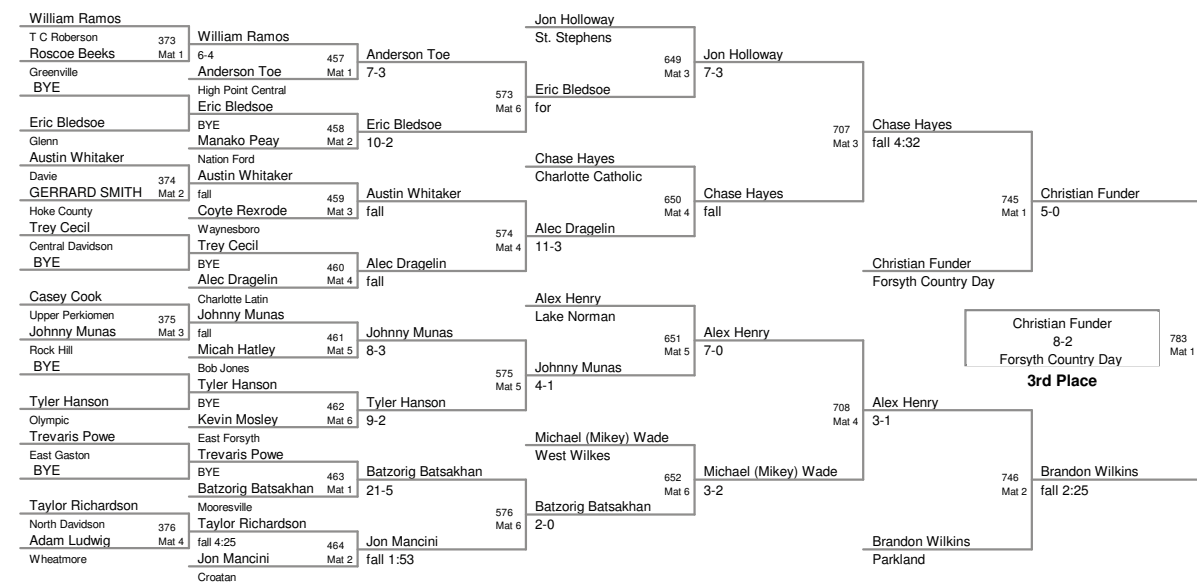

KING OF THE MAT
KOTM 2010

152 Lbs