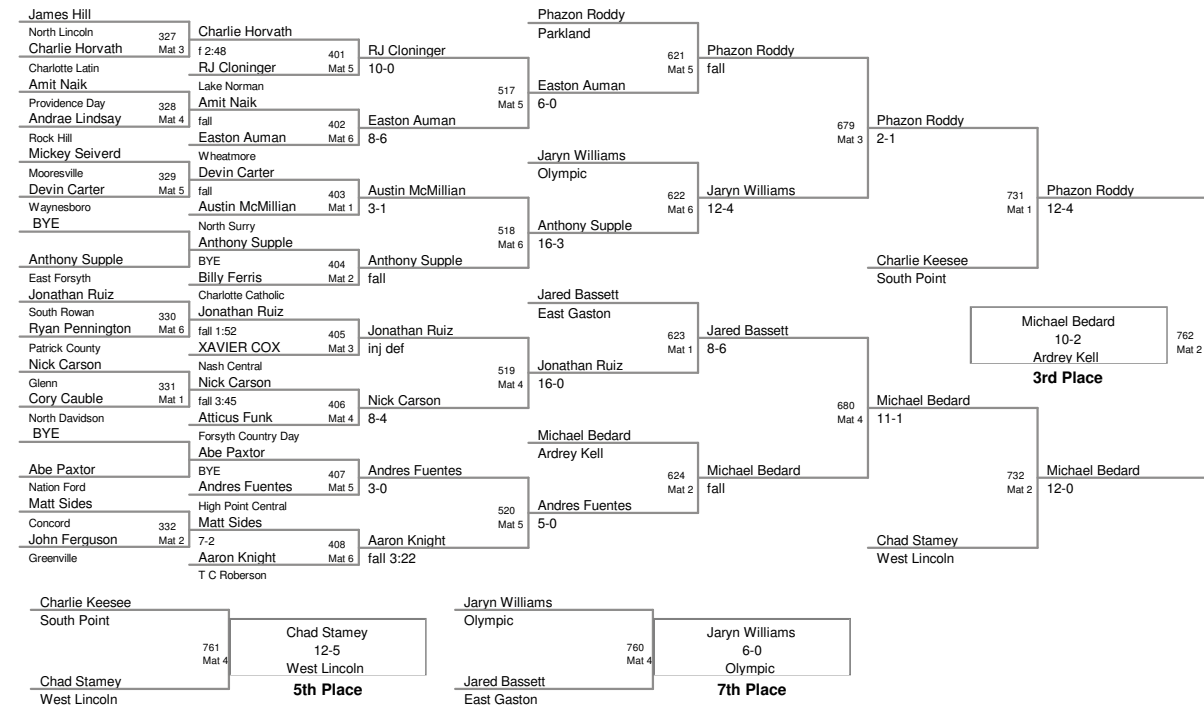

**KING OF THE MAT
KOTM 2010**

103 Lbs

KING OF THE MAT
KOTM 2010

112 Lbs

119 Lbs

125 Lbs

135 Lbs

KING OF THE MAT
KOTM 2010

140 Lbs

KING OF THE MAT
KOTM 2010

145 Lbs

KING OF THE MAT
KOTM 2010

152 Lbs

KING OF THE MAT
KOTM 2010

160 Lbs

KING OF THE MAT
KOTM 2010

171 Lbs

KING OF THE MAT
KOTM 2010

189 Lbs

**KING OF THE MAT
KOTM 2010**

215 Lbs

KING OF THE MAT
KOTM 2010

285 Lbs