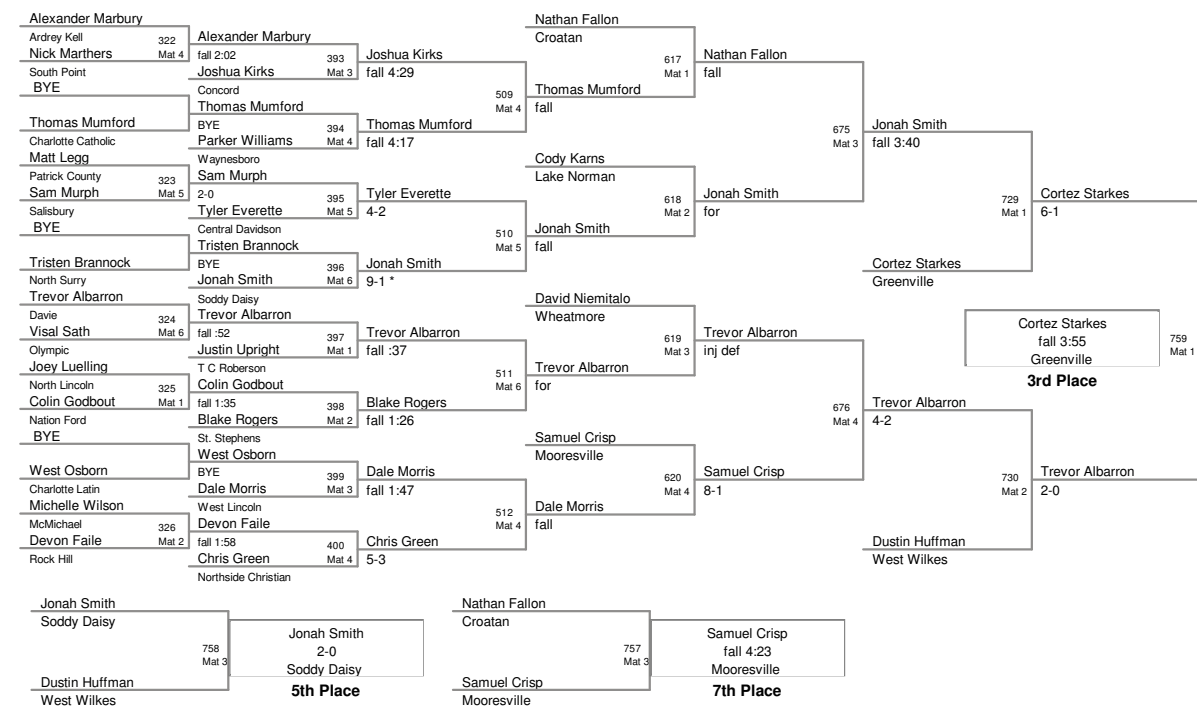

**KING OF THE MAT
KOTM 2010**

103 Lbs

KING OF THE MAT
KOTM 2010

112 Lbs

119 Lbs

125 Lbs

135 Lbs

KING OF THE MAT
KOTM 2010

140 Lbs

KING OF THE MAT
KOTM 2010

145 Lbs

KING OF THE MAT
KOTM 2010

152 Lbs

KING OF THE MAT
KOTM 2010

160 Lbs

KING OF THE MAT
KOTM 2010

171 Lbs

KING OF THE MAT
KOTM 2010

189 Lbs

**KING OF THE MAT
KOTM 2010**

215 Lbs

KING OF THE MAT
KOTM 2010

285 Lbs