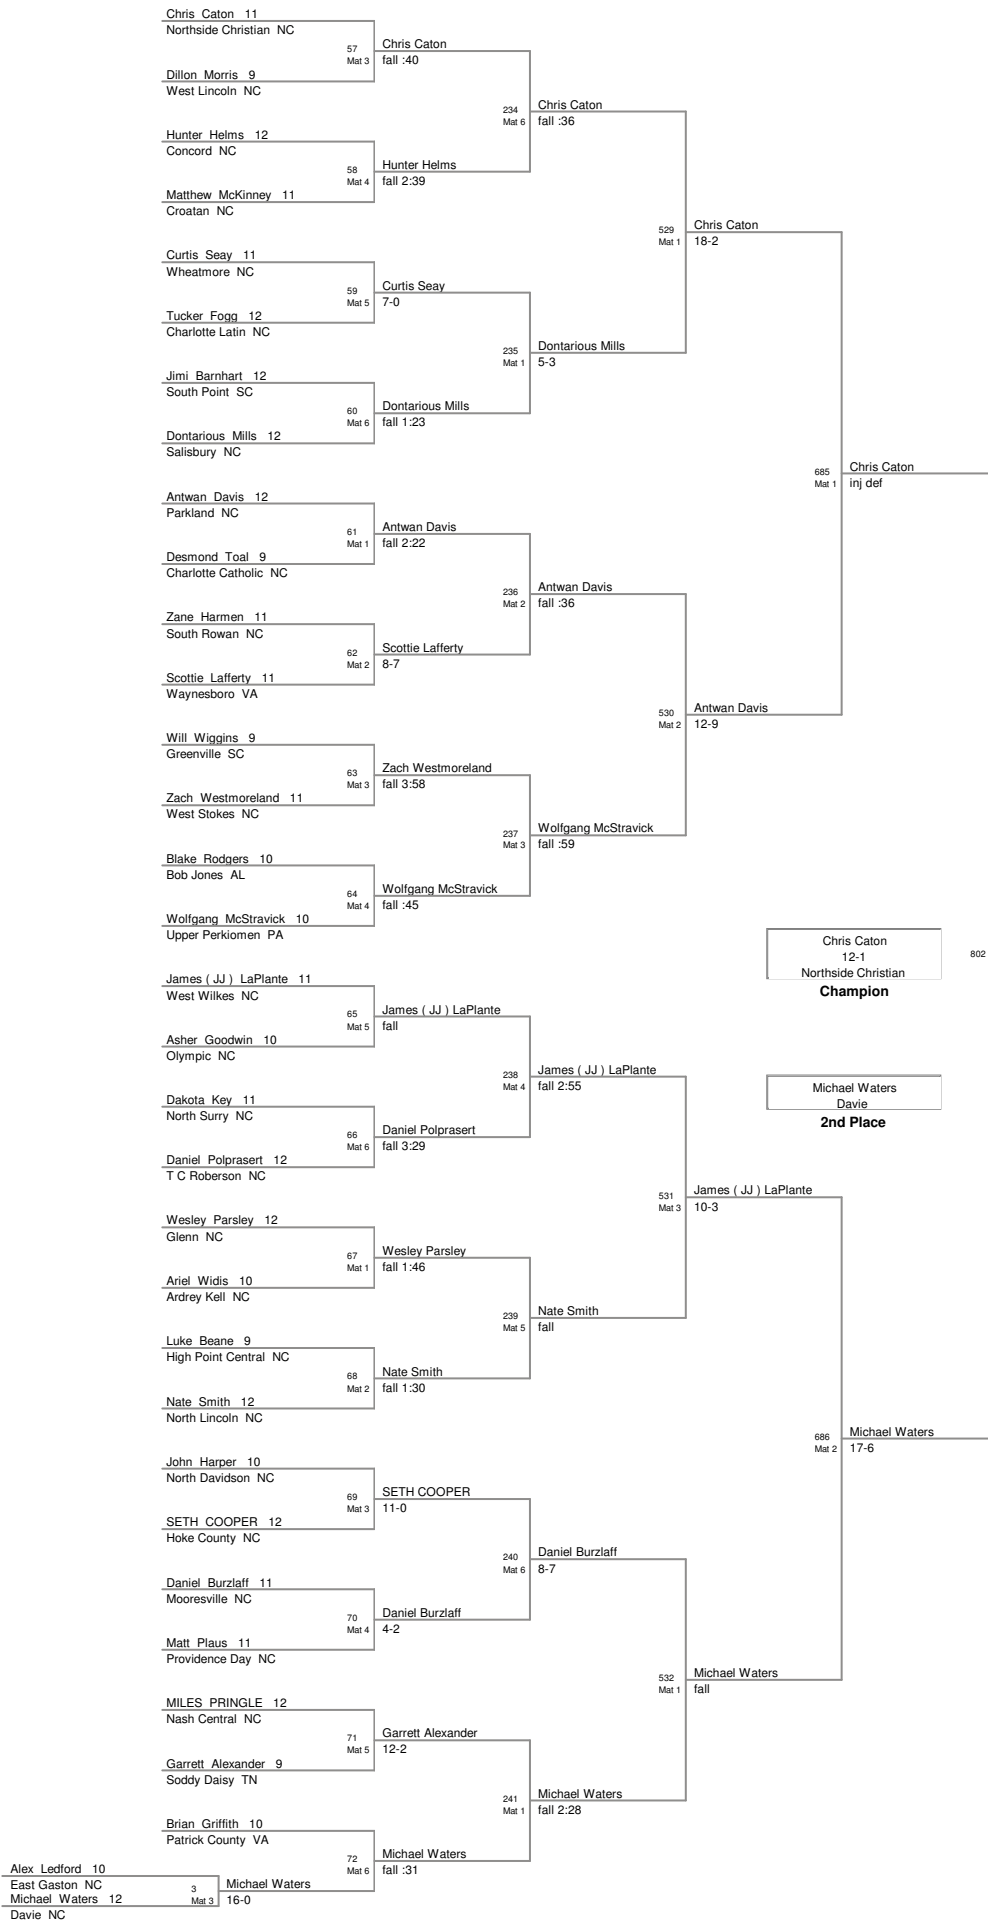

**KING OF THE MAT
KOTM 2010**

103 Lbs

KING OF THE MAT
KOTM 2010

112 Lbs

119 Lbs

125 Lbs

135 Lbs

KING OF THE MAT
KOTM 2010

140 Lbs

KING OF THE MAT
KOTM 2010

145 Lbs

KING OF THE MAT
KOTM 2010

152 Lbs

KING OF THE MAT
KOTM 2010

160 Lbs

KING OF THE MAT
KOTM 2010

171 Lbs

KING OF THE MAT
KOTM 2010

189 Lbs

**KING OF THE MAT
KOTM 2010**

215 Lbs

KING OF THE MAT
KOTM 2010

285 Lbs