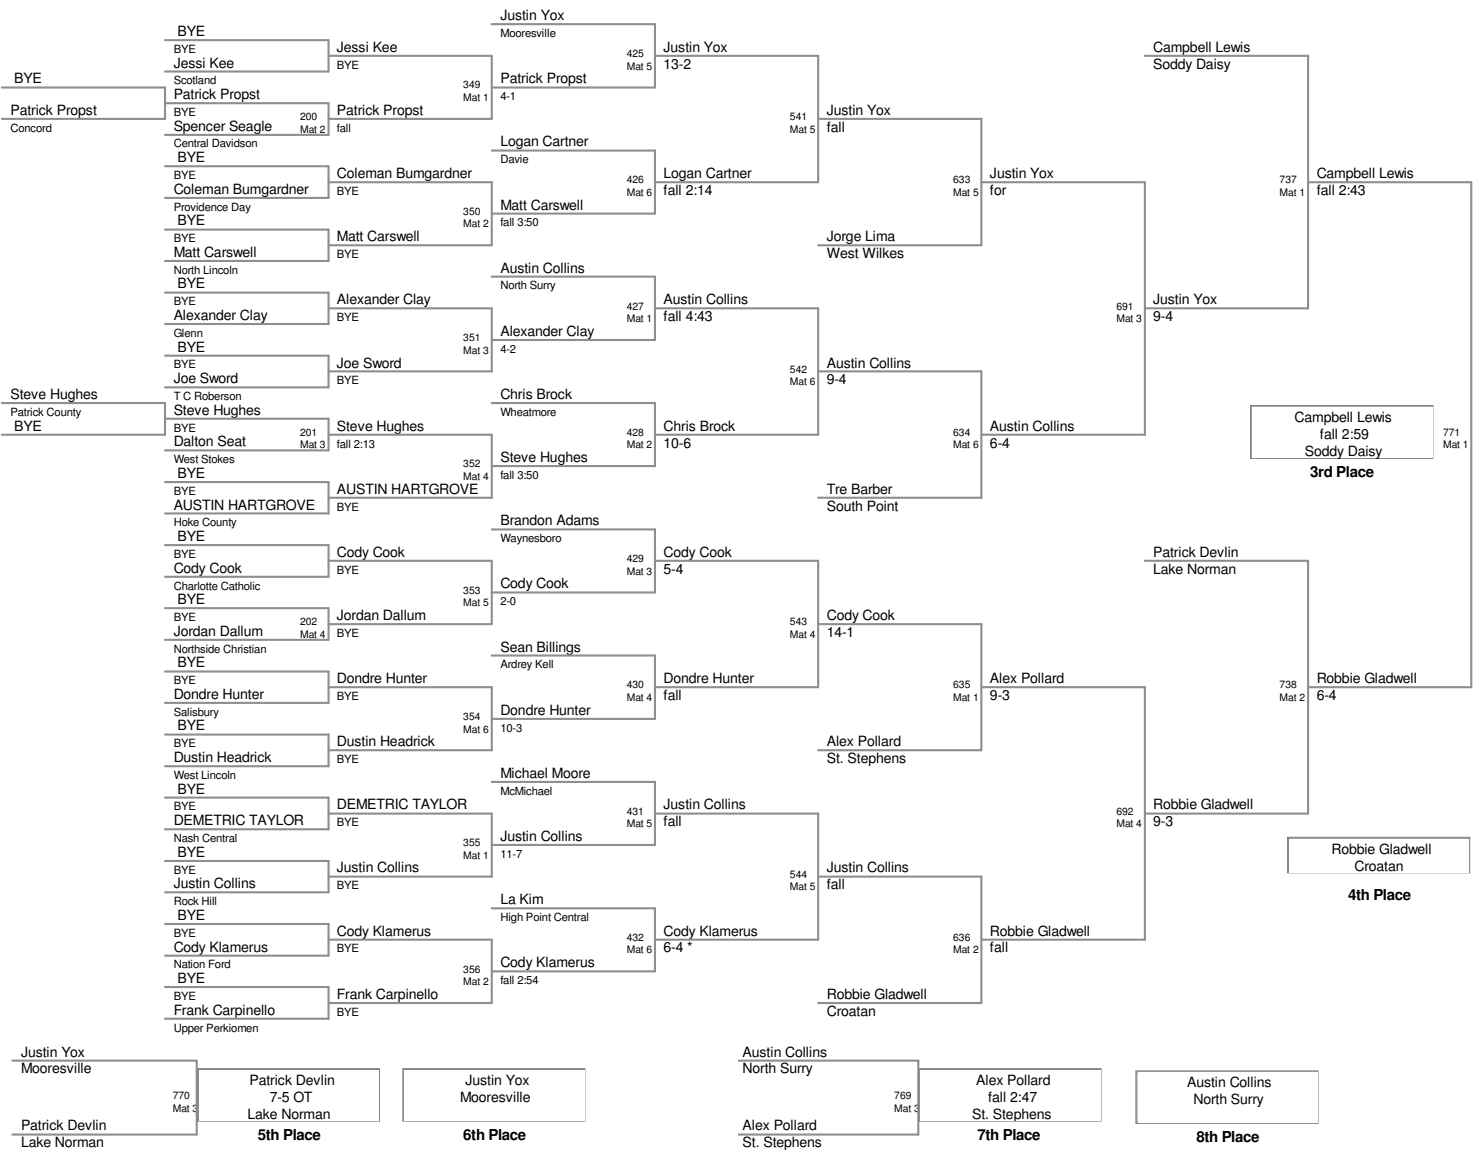

**KING OF THE MAT
KOTM 2010**

103 Lbs

KING OF THE MAT
KOTM 2010

112 Lbs

119 Lbs

125 Lbs

135 Lbs

KING OF THE MAT
KOTM 2010

140 Lbs

KING OF THE MAT
KOTM 2010

145 Lbs

KING OF THE MAT
KOTM 2010

152 Lbs

KING OF THE MAT
KOTM 2010

160 Lbs

KING OF THE MAT
KOTM 2010

171 Lbs

KING OF THE MAT
KOTM 2010

189 Lbs

**KING OF THE MAT
KOTM 2010**

215 Lbs

KING OF THE MAT
KOTM 2010

285 Lbs