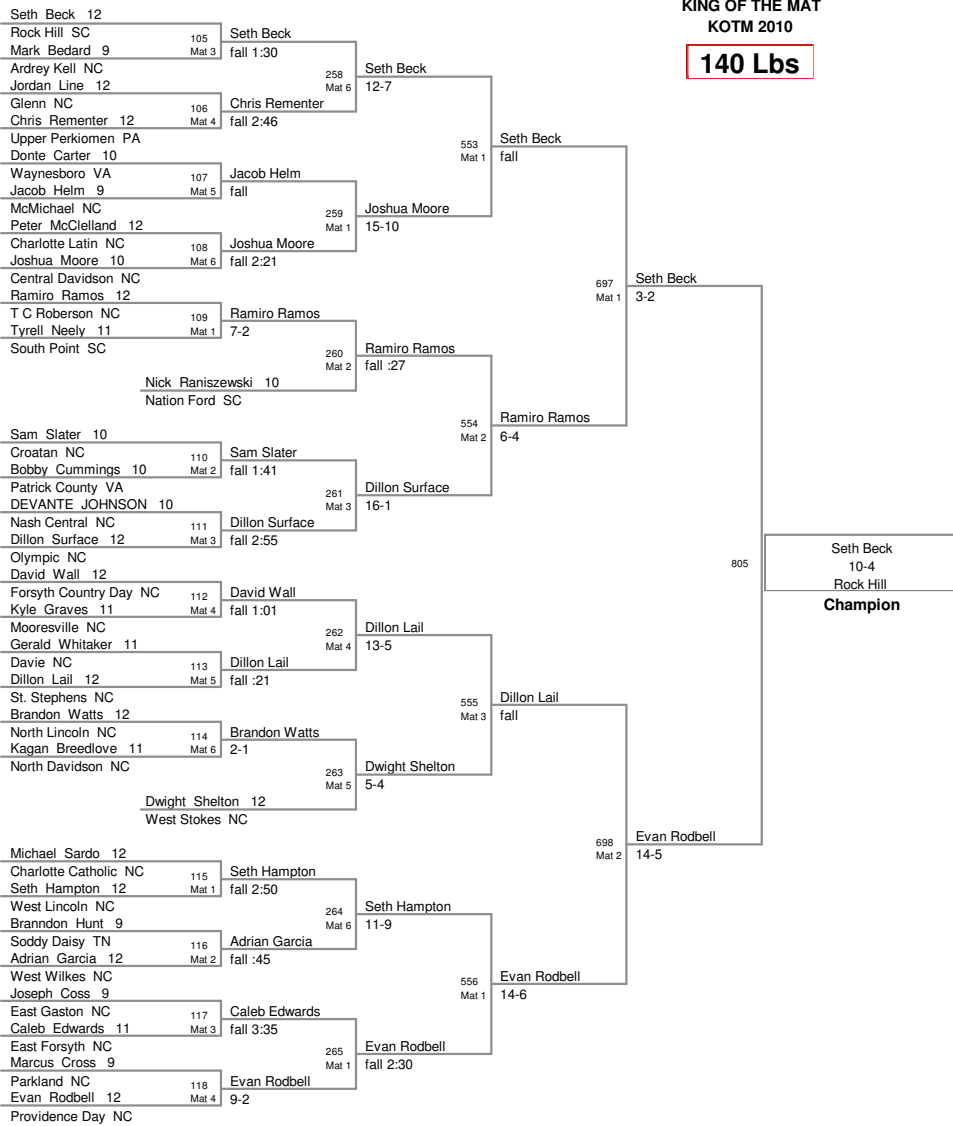

**KING OF THE MAT
KOTM 2010**

103 Lbs

KING OF THE MAT
KOTM 2010

112 Lbs

119 Lbs

125 Lbs

135 Lbs

KING OF THE MAT
KOTM 2010

140 Lbs

KING OF THE MAT
KOTM 2010

145 Lbs

KING OF THE MAT
KOTM 2010

152 Lbs

KING OF THE MAT
KOTM 2010

160 Lbs

KING OF THE MAT
KOTM 2010

171 Lbs

KING OF THE MAT
KOTM 2010

189 Lbs

**KING OF THE MAT
KOTM 2010**

215 Lbs

KING OF THE MAT
KOTM 2010

285 Lbs