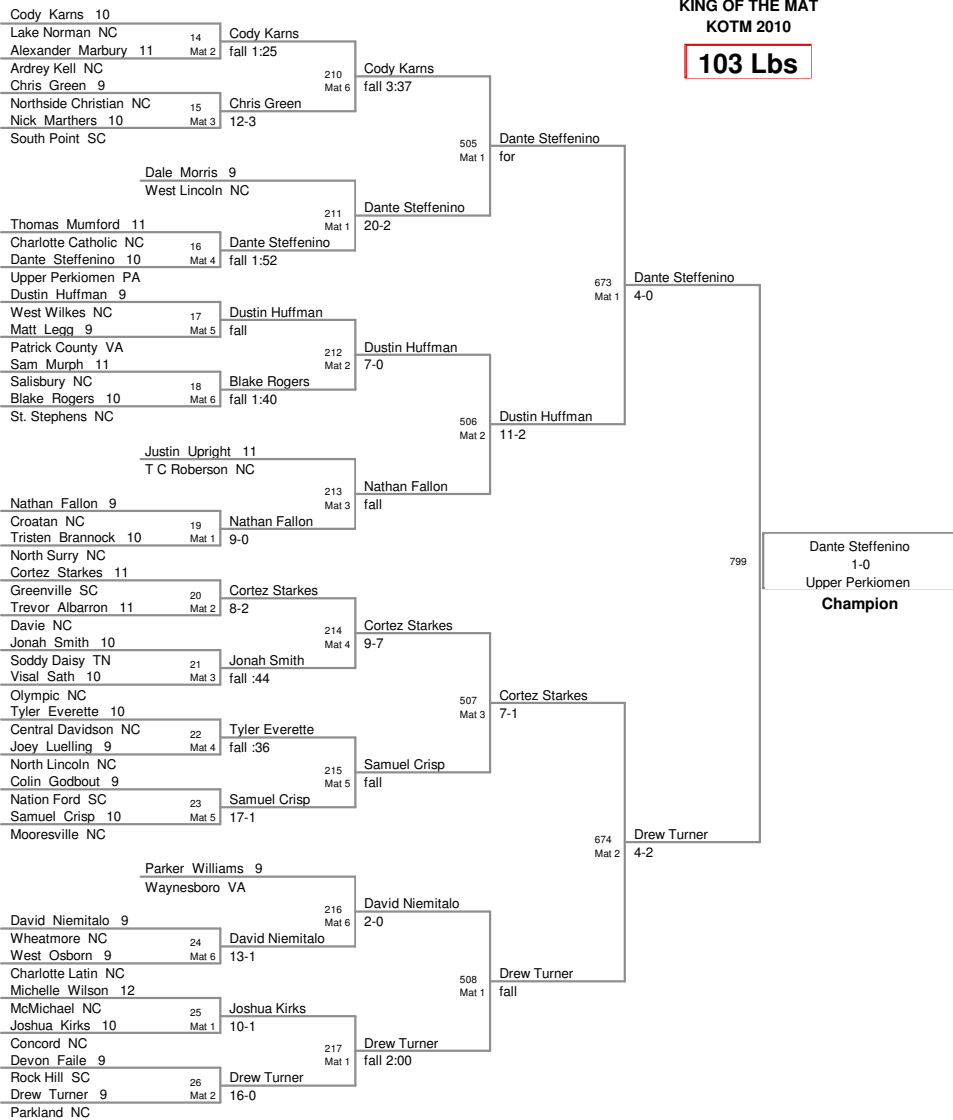

**KING OF THE MAT
KOTM 2010**

103 Lbs

KING OF THE MAT
KOTM 2010

112 Lbs

119 Lbs

125 Lbs

135 Lbs

KING OF THE MAT
KOTM 2010

140 Lbs

KING OF THE MAT
KOTM 2010

145 Lbs

KING OF THE MAT
KOTM 2010

152 Lbs

KING OF THE MAT
KOTM 2010

160 Lbs

KING OF THE MAT
KOTM 2010

171 Lbs

KING OF THE MAT
KOTM 2010

189 Lbs

**KING OF THE MAT
KOTM 2010**

215 Lbs

KING OF THE MAT
KOTM 2010

285 Lbs