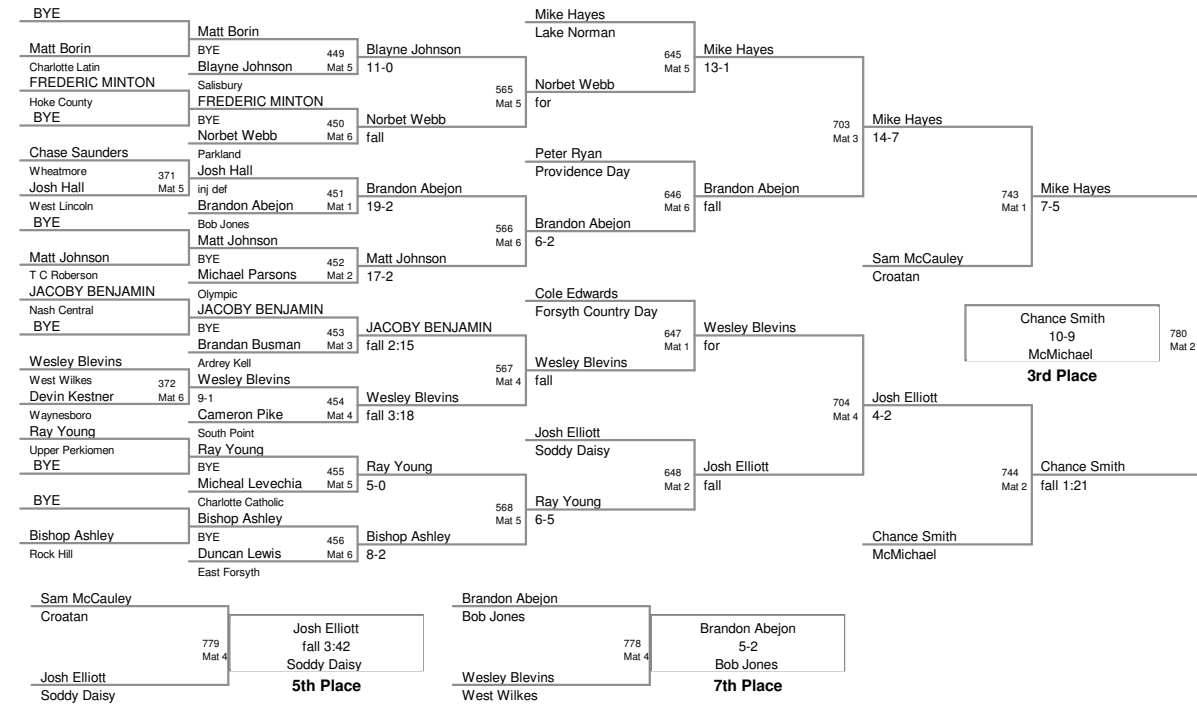

**KING OF THE MAT
KOTM 2010**

103 Lbs

KING OF THE MAT
KOTM 2010

112 Lbs

119 Lbs

125 Lbs

135 Lbs

KING OF THE MAT
KOTM 2010

140 Lbs

KING OF THE MAT
KOTM 2010

145 Lbs

KING OF THE MAT
KOTM 2010

152 Lbs

KING OF THE MAT
KOTM 2010

160 Lbs

KING OF THE MAT
KOTM 2010

171 Lbs

KING OF THE MAT
KOTM 2010

189 Lbs

**KING OF THE MAT
KOTM 2010**

215 Lbs

KING OF THE MAT
KOTM 2010

285 Lbs