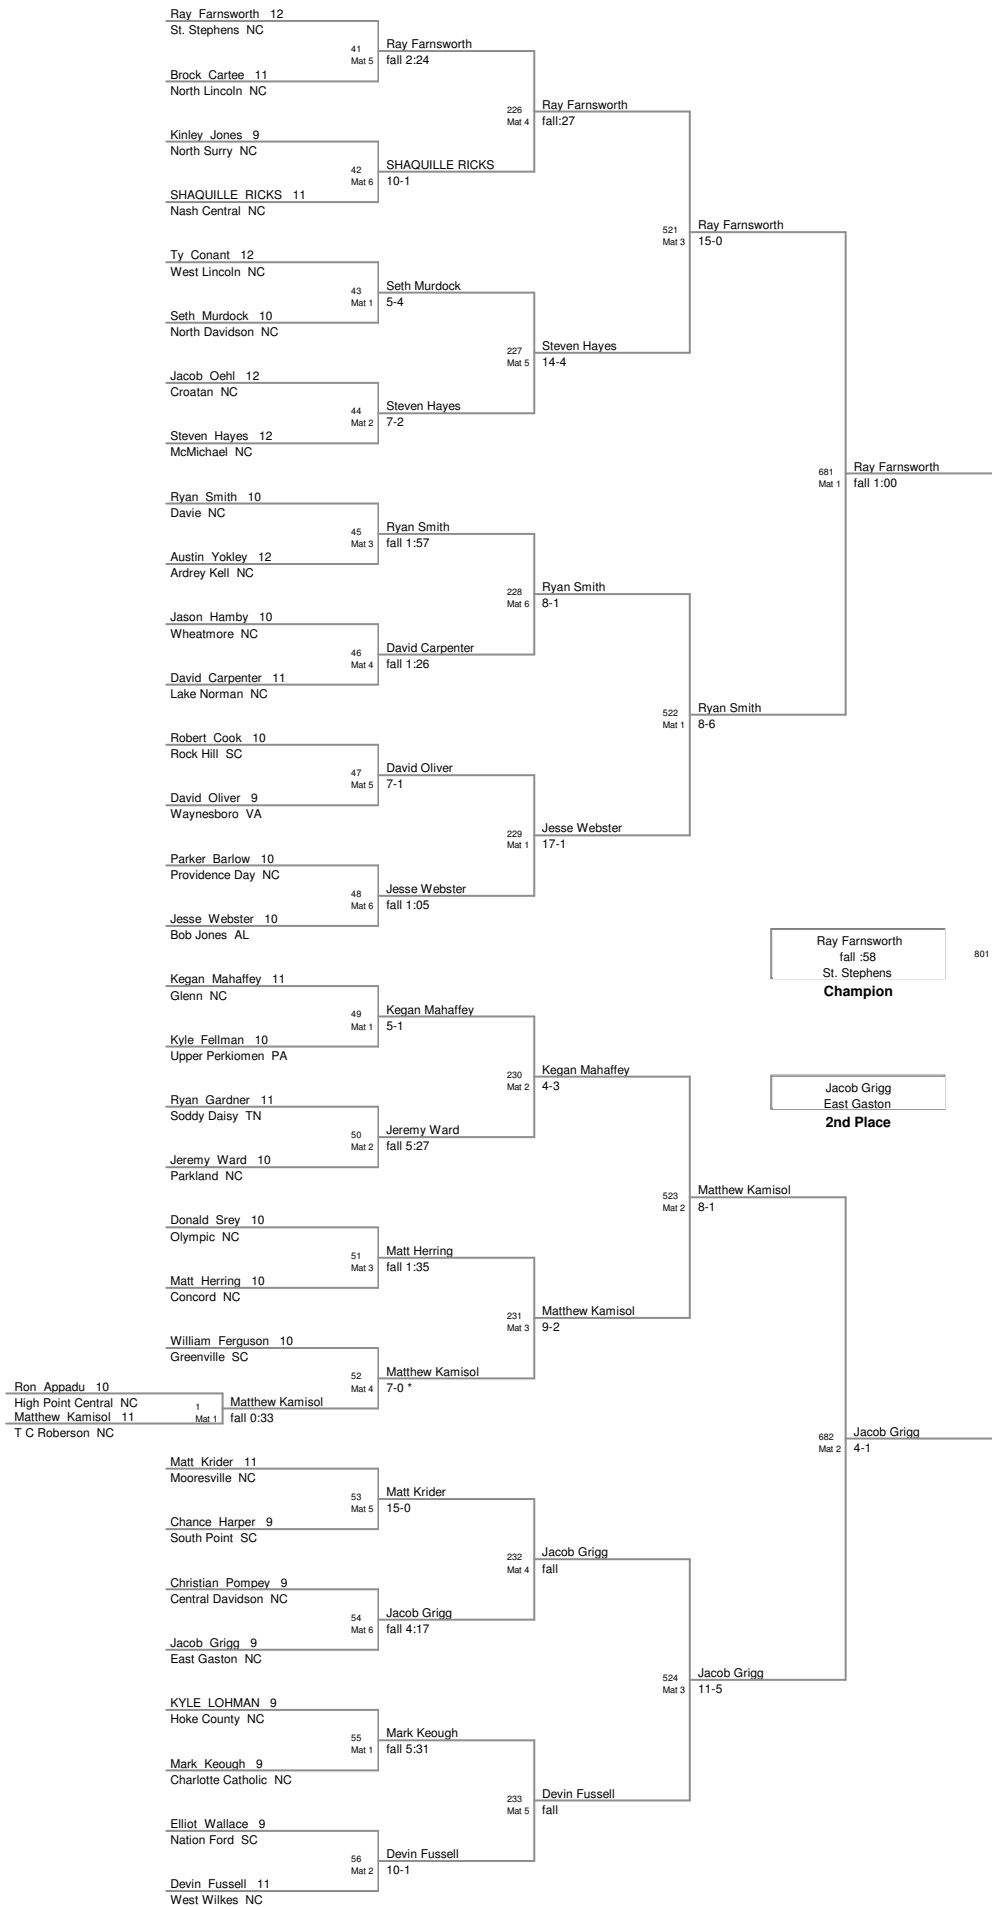

**KING OF THE MAT
KOTM 2010**

103 Lbs

KING OF THE MAT
KOTM 2010

112 Lbs

119 Lbs

125 Lbs

135 Lbs

KING OF THE MAT
KOTM 2010

140 Lbs

KING OF THE MAT
KOTM 2010

145 Lbs

KING OF THE MAT
KOTM 2010

152 Lbs

KING OF THE MAT
KOTM 2010

160 Lbs

KING OF THE MAT
KOTM 2010

171 Lbs

KING OF THE MAT
KOTM 2010

189 Lbs

**KING OF THE MAT
KOTM 2010**

215 Lbs

KING OF THE MAT
KOTM 2010

285 Lbs