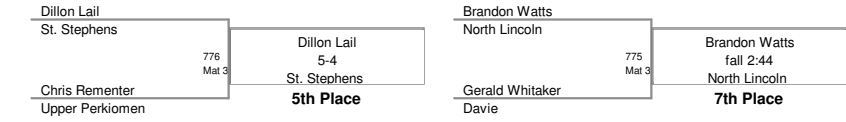

KING OF THE MAT
KOTM 2010

140 Lbs