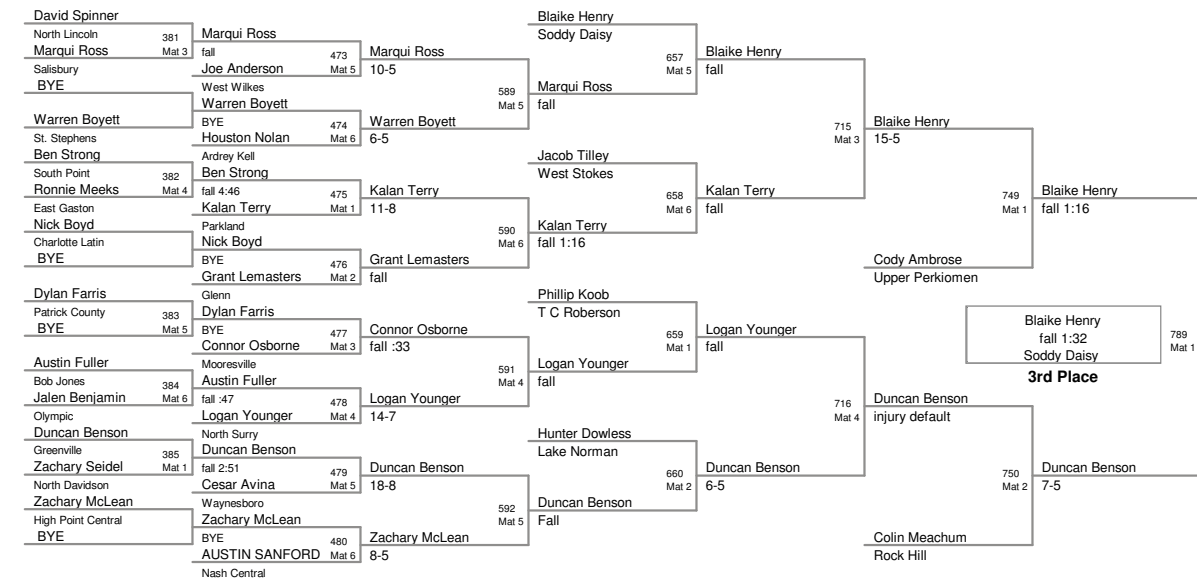

171 Lbs

KING OF THE MAT
KOTM 2010

189 Lbs

**KING OF THE MAT
KOTM 2010**

215 Lbs

KING OF THE MAT
KOTM 2010

285 Lbs