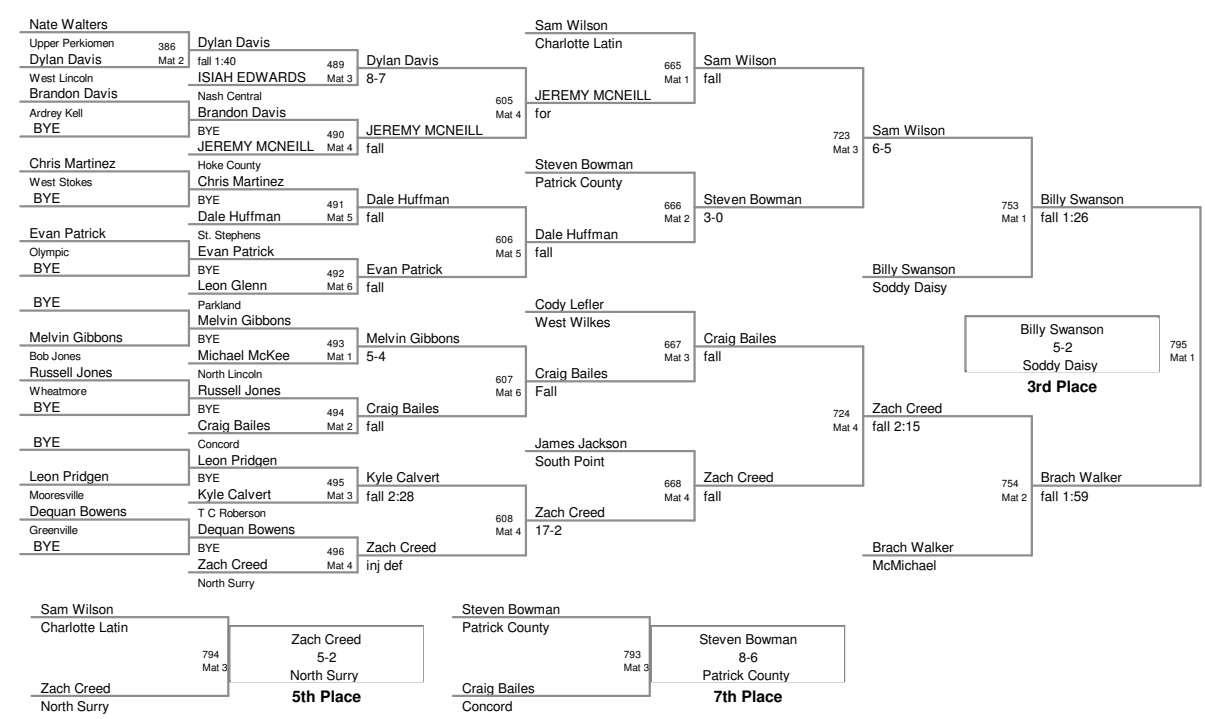

171 Lbs

KING OF THE MAT
KOTM 2010

189 Lbs

**KING OF THE MAT
KOTM 2010**

215 Lbs

KING OF THE MAT
KOTM 2010

285 Lbs