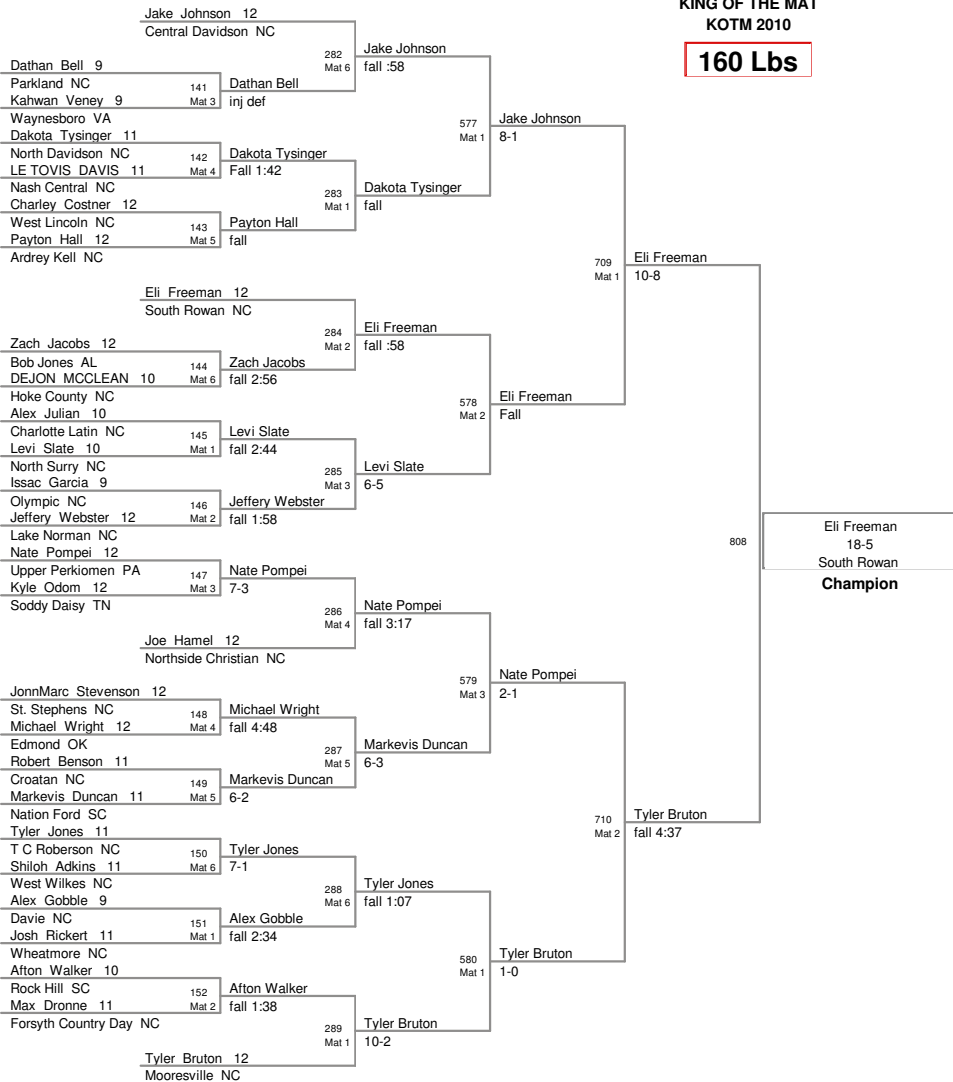

**KING OF THE MAT
KOTM 2010**

103 Lbs

KING OF THE MAT
KOTM 2010

112 Lbs

119 Lbs

125 Lbs

135 Lbs

KING OF THE MAT
KOTM 2010

140 Lbs

KING OF THE MAT
KOTM 2010

145 Lbs

KING OF THE MAT
KOTM 2010

152 Lbs

KING OF THE MAT
KOTM 2010

160 Lbs

KING OF THE MAT
KOTM 2010

171 Lbs

KING OF THE MAT
KOTM 2010

189 Lbs

**KING OF THE MAT
KOTM 2010**

215 Lbs

KING OF THE MAT
KOTM 2010

285 Lbs