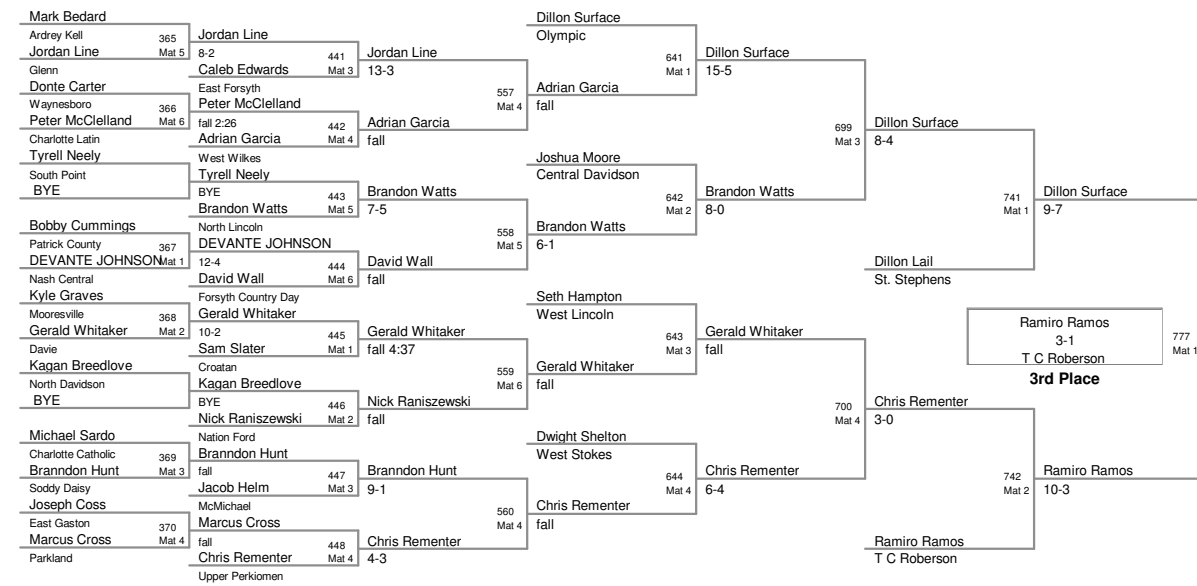

KING OF THE MAT
KOTM 2010

140 Lbs