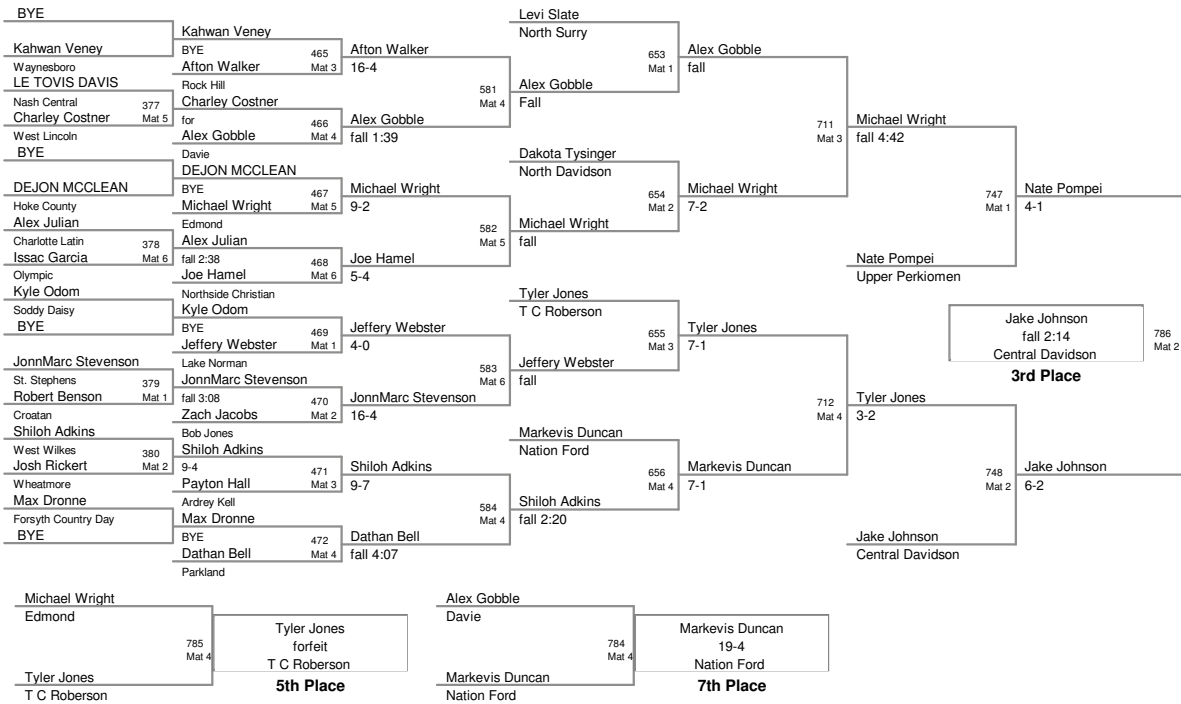

KING OF THE MAT
KOTM 2010

160 Lbs