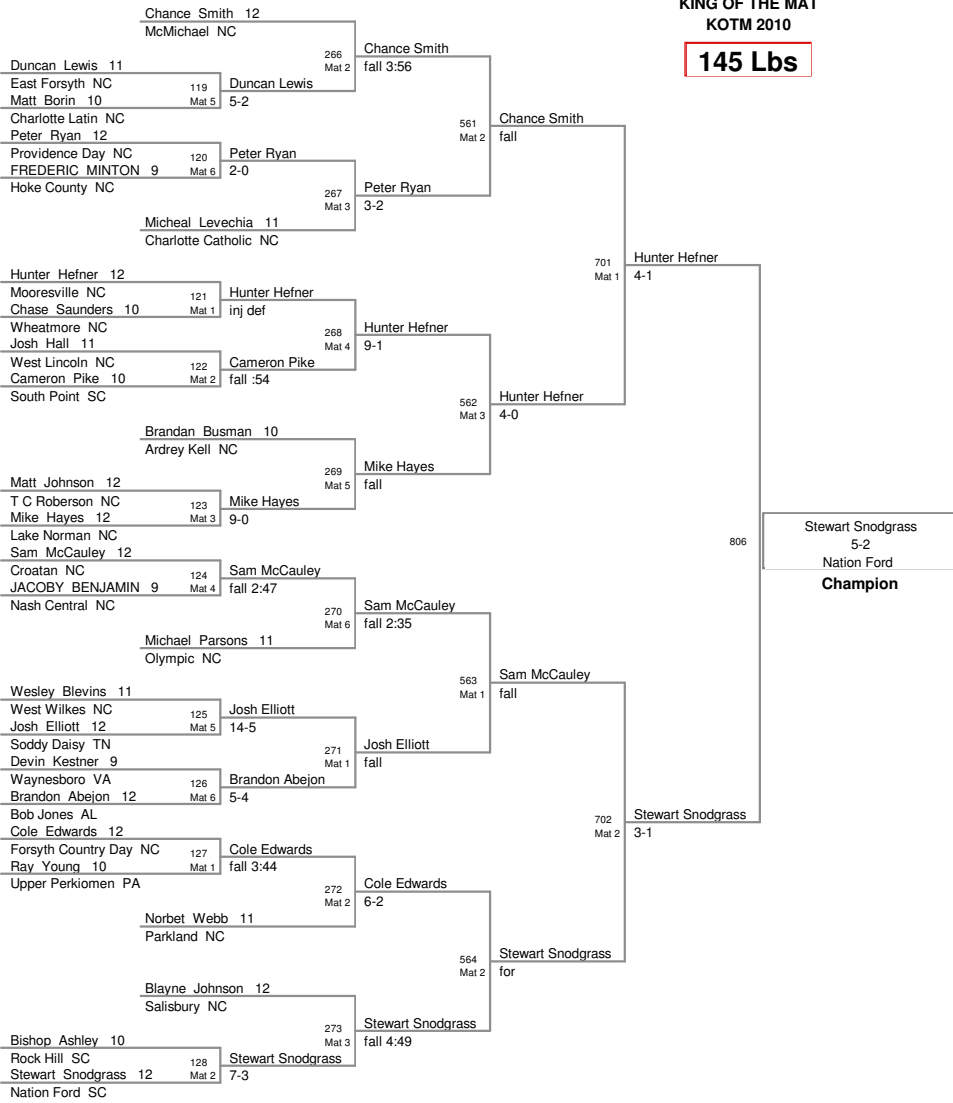

**KING OF THE MAT
KOTM 2010**

103 Lbs

KING OF THE MAT
KOTM 2010

112 Lbs

119 Lbs

125 Lbs

135 Lbs

KING OF THE MAT
KOTM 2010

140 Lbs

KING OF THE MAT
KOTM 2010

145 Lbs

KING OF THE MAT
KOTM 2010

152 Lbs

KING OF THE MAT
KOTM 2010

160 Lbs

KING OF THE MAT
KOTM 2010

171 Lbs

KING OF THE MAT
KOTM 2010

189 Lbs

**KING OF THE MAT
KOTM 2010**

215 Lbs

KING OF THE MAT
KOTM 2010

285 Lbs